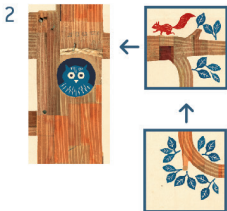

2

GROW YOUR TREE